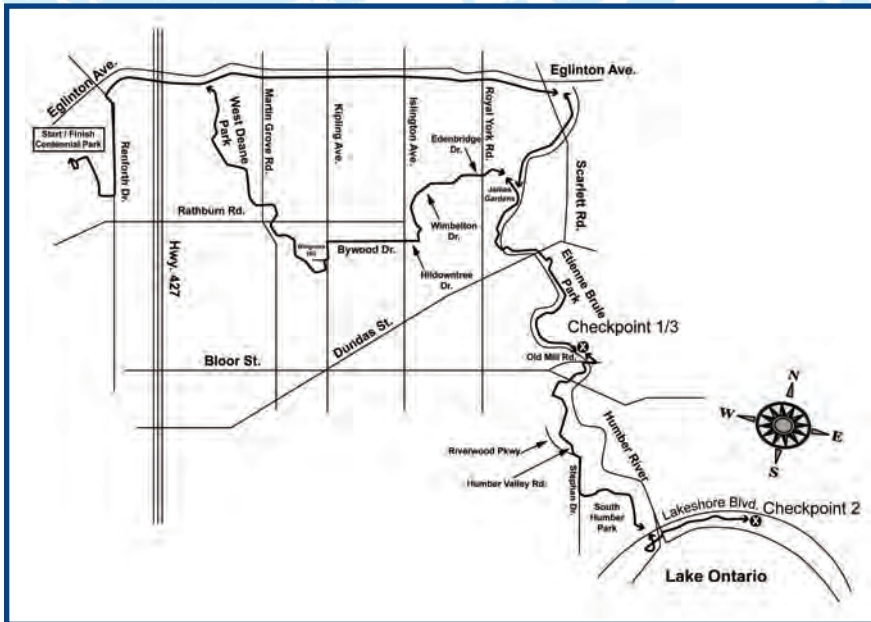

Toronto

SEPTEMBER 12, 55K OR 30K

Please note that this route map is from last year's Tour and is subject to change for 2010. Official route maps will be available online at www.msbiketours.com in June and at the start line.

FOR DIRECTIONS FROM YOUR LOCATION VISIT WWW.GOOGLEMAPS.COM

DIRECTIONS TO THE START/FINISH LOCATION

CENTENNIAL PARK SKI CHALET

From the 401:

- Drive towards the 427 South
- Exit at Burnhamthorpe Road
- Go west on Burnhamthorpe to Renforth Drive
- Travel north on Renforth to Centennial Park Gate (park entrance)
- Turn left on Centennial Park Gate and continue to Centennial Park Road
- Turn right on Centennial Park Road
- Centennial Ski Chalet (Registration area) is north of the parking lot

From the QEW take the 427 North:

- Exit at Burnhamthorpe Road
- Go west on Burnhamthorpe to Renforth Drive
- Travel north on Renforth to Centennial Park Gate (park entrance)
- Turn left on Centennial Park Gate and continue to Centennial Park Road
- Turn right on Centennial Park Road
- Centennial Ski Chalet (registration area) is north of the parking lot